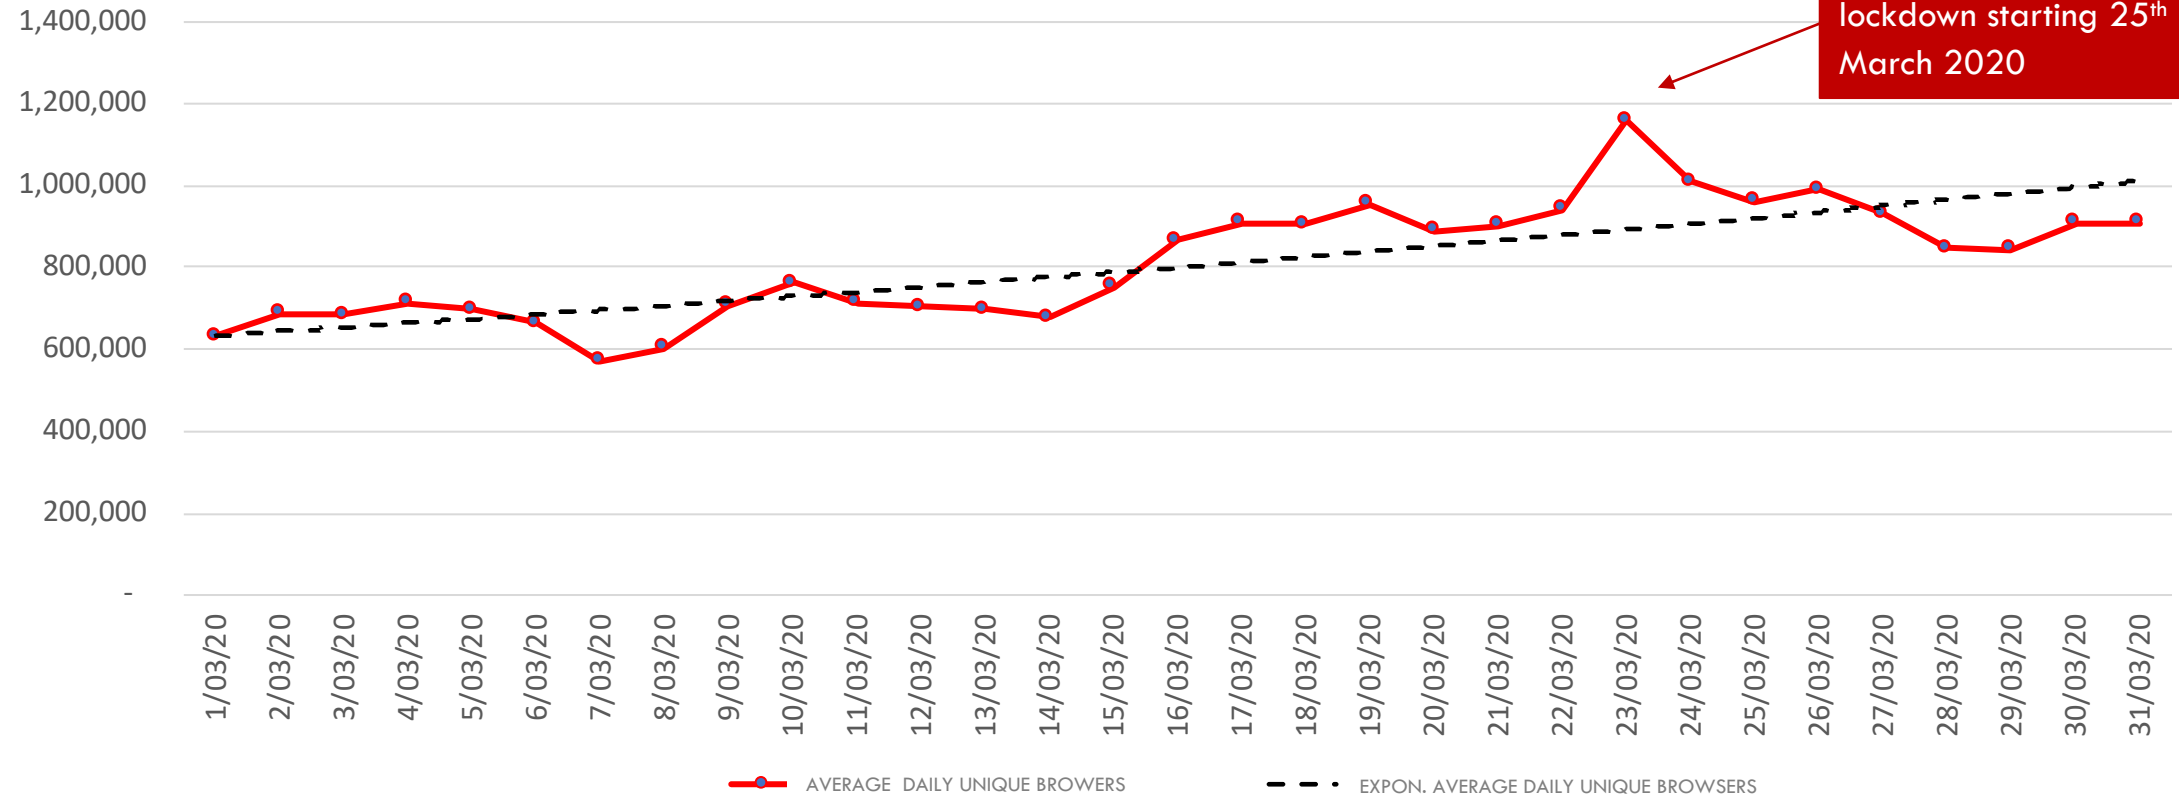

The image features a solid red background. In the upper left and lower right corners, there are two solid black circles. The word 'iqbun' is written in a large, white, lowercase, sans-serif font, slanted upwards from left to right. The letters are thick and have a modern, clean appearance.

iqbun

PUBLISHER
DIGITAL TRENDS
31 MARCH 2020

PUBLISHER DIGITAL TRENDS

AVERAGE DAILY UNIQUE BROWSERS

Sourced: Individually from local New Zealand Publishers' varied reporting tools, then aggregated for daily average for the period March 1st - 31st 2020.